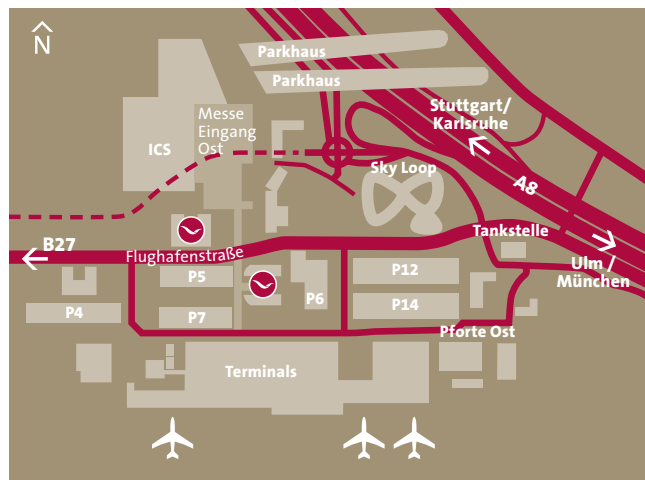

Mövenpick Hotel Stuttgart Messe & Congress
Flughafenstraße 43 | 70629 Stuttgart | Germany
Phone +49 711 90705330 | Fax +49 711 9070533 800

hotel.stuttgart.messe@movenpick.com
movenpick.com/de/europe/germany/stuttgart/stuttgart-messe

movenpick.com