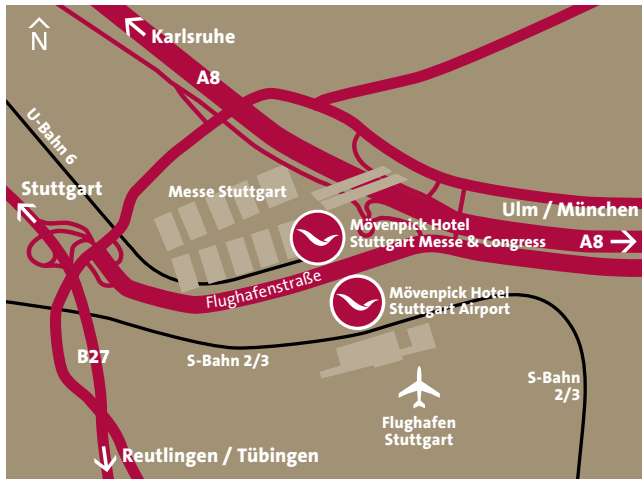

### Direction from the Airport

Leave the airport via the exit in Terminal 1 and walk along Messeboulevard for 300 meters in the direction of Messe/ICS International Congress Center Stuttgart (passing the Mövenpick Hotel Stuttgart Airport on the right). The Mövenpick Hotel Stuttgart Messe & Congress is located directly in front of the ICS at the Messepiazza.

### Direction by Train

From Stuttgart Main Station take the Tramline S2, S3 or U6 direction Airport/Flughafen - Exit Airport/Flughafen/Messe.

### Entrance underground parking

You can access the underground car park via Flughafenstraße in the driving direction west (Leinfelden-Echterdingen, B27). Please turn right onto the access bridge. After the bridge, please turn right again, then straight ahead to the access barrier. The entrance to the hotel underground car park is marked with an appropriate sign.

If the hotel underground car park at Mövenpick Hotel Stuttgart Messe & Congress is already occupied, you will find additional parking spaces at Mövenpick Hotel Stuttgart Airport, which is located across the street at Flughafenstrasse 50.