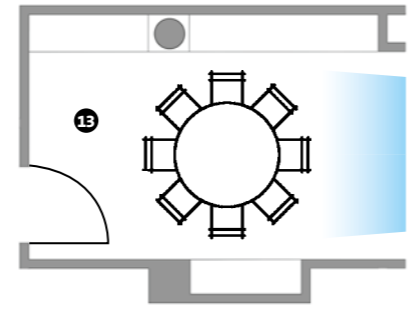

hotel.stuttgart.sales@movenpick.com
movenpick.com/stuttgart-airport

movenpick.com

Stuttgart
Germany

Daylight | Tageslicht

Conferences

For events and conferences, the design incorporates a 735-sqm ballroom for up to 695 guests, in addition to seven other meeting rooms. When combined with the conference space presently available at the Mövenpick Hotel Stuttgart Airport, just a short walk away, this will create the largest hotel meeting and event space in southern Germany, at almost 2,200 sqm.

Rooms Räume	Dimensions Größen	Length Länge	Width Breite	Height Höhe	Capacities in Persons Kapazitäten in Personen	U-Shape U-Form	Classroom Klassen- zimmer	Boardroom Konferenz- tisch	Theatre Theater	Banquet Bankett	Cocktail Cocktail	Cabaret Kabarett	Air-Conditioning Klimaanlage	Daylight Tageslicht	Floor Etage
1 Matterhorn	735	32.0	23.0	4.4	-	-	385	-	695	420	550	336	x	x	1
2 Matterhorn 1	480	20.0	23.0	4.4	-	-	275	-	400	250	350	200	x	x	1
3 Matterhorn 2	255	11.0	23.0	4.4	-	-	115	-	220	100	200	80	x	x	1
4 Säntis	71	8.0	8.0	3.3	24	27	18	35	35	30	35	24	x	x	1
5 Eiger	47	7.0	6.0	3.3	15	21	16	25	-	25	-	-	x	x	1
6 Rigi 1 + 2 + Uetli	164	-	-	3.3	-	-	-	-	-	80	80	-	x	x	1
7 Rigi 1 + 2	124	16.0	7.0	3.3	36	60	42	70	60	70	48	-	x	x	1
8 Rigi 2 + Uetli	105	12.0	8.5	3.3	-	45	-	45	40	45	32	-	x	x	1
9 Rigi 1	59	7.5	7.5	3.3	15	21	18	35	30	-	24	-	x	x	1
10 Rigi 2	65	8.5	7.0	3.3	21	24	18	35	30	-	24	-	x	x	1
11 Uetli	40	8.5	4.0	3.3	-	-	10	10	-	-	-	-	x	x	1
12 Clariden	68	8.0	8.0	3.3	21	27	18	35	30	35	24	-	x	x	1
13 Piz Palü	26	6.0	3.5	3.3	-	-	10	-	-	-	-	-	x	x	1