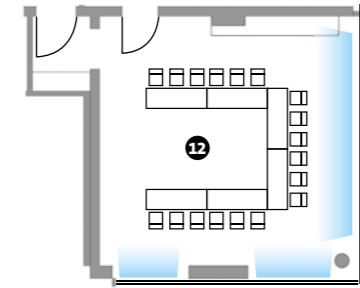

hotel.stuttgart.sales@movenpick.com
movenpick.com/stuttgart-airport

movenpick.com

Stuttgart
Germany

Daylight | Tageslicht

Conferences

For events and conferences, the design incorporates a 735-sqm ballroom for up to 695 guests, in addition to seven other meeting rooms. When combined with the conference space presently available at the Mövenpick Hotel Stuttgart Airport, just a short walk away, this will create the largest hotel meeting and event space in southern Germany, at almost 2,200 sqm.

Rooms Räume	Dimensions Größen	Length Länge	Width Breite	Height Höhe	Capacities in Persons Kapazitäten in Personen	U-Shape U-Form	Classroom Klassen- zimmer	Boardroom Konferenz- tisch	Theatre Theater	Banquet Bankett	Cocktail Cocktail	Cabaret Kabarett	Air-Conditioning Klimaanlage	Daylight Tageslicht	Floor Etage
1 Matterhorn	735	32.0	23.0	4.4	-	-	385	-	695	420	550	336	x	x	1
2 Matterhorn 1	480	20.0	23.0	4.4	-	-	275	-	400	250	350	200	x	x	1
3 Matterhorn 2	255	11.0	23.0	4.4	-	-	115	-	220	100	200	80	x	x	1
4 Säntis	71	8.0	8.0	3.3	24	27	18	35	35	30	35	24	x	x	1
5 Eiger	47	7.0	6.0	3.3	15	21	16	25	-	25	-	-	x	x	1
6 Rigi 1 + 2 + Uetli	164	-	-	3.3	-	-	-	-	-	80	80	-	x	x	1
7 Rigi 1 + 2	124	16.0	7.0	3.3	36	60	42	70	60	70	48	-	x	x	1
8 Rigi 2 + Uetli	105	12.0	8.5	3.3	-	45	-	45	40	45	32	-	x	x	1
9 Rigi 1	59	7.5	7.5	3.3	15	21	18	35	30	-	24	-	x	x	1
10 Rigi 2	65	8.5	7.0	3.3	21	24	18	35	30	-	24	-	x	x	1
11 Uetli	40	8.5	4.0	3.3	-	-	10	10	-	-	-	-	x	x	1
12 Clariden	68	8.0	8.0	3.3	21	27	18	35	30	35	24	-	x	x	1
13 Piz Palü	26	6.0	3.5	3.3	-	-	10	-	-	-	-	-	x	x	1