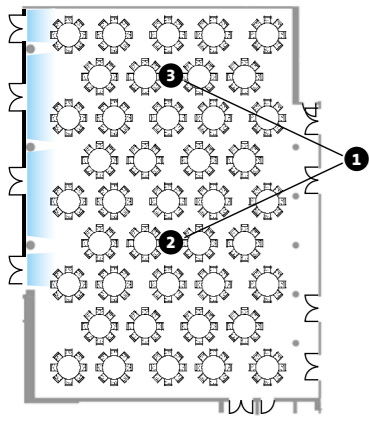

hotel.stuttgart.sales@movenpick.com
movenpick.com/stuttgart-airport

movenpick.com

Stuttgart
Germany

Daylight | Tageslicht

Conferences

For events and conferences, the design incorporates a 735-sqm ballroom for up to 695 guests, in addition to seven other meeting rooms. When combined with the conference space presently available at the Mövenpick Hotel Stuttgart Airport, just a short walk away, this will create the largest hotel meeting and event space in southern Germany, at almost 2,200 sqm.

Rooms Räume	Dimensions Größen	Length Länge	Width Breite	Height Höhe	Capacities in Persons Kapazitäten in Personen	U-Shape U-Form	Classroom Klassen- zimmer	Boardroom Konferenz- tisch	Theatre Theater	Banquet Bankett	Cocktail Cocktail	Cabaret Kabarett	Air-Conditioning Klimaanlage	Daylight Tageslicht	Floor Etage
1 Matterhorn	735	32.0	23.0	4.4	-	-	385	-	695	420	550	336	x	x	1
2 Matterhorn 1	480	20.0	23.0	4.4	-	-	275	-	400	250	350	200	x	x	1
3 Matterhorn 2	255	11.0	23.0	4.4	-	-	115	-	220	100	200	80	x	x	1
4 Säntis	71	8.0	8.0	3.3	24	27	18	35	35	30	35	24	x	x	1
5 Eiger	47	7.0	6.0	3.3	15	21	16	25	-	25	-	-	x	x	1
6 Rigi 1 + 2 + Uetli	164	-	-	3.3	-	-	-	-	-	80	80	-	x	x	1
7 Rigi 1 + 2	124	16.0	7.0	3.3	36	60	42	70	60	70	48	-	x	x	1
8 Rigi 2 + Uetli	105	12.0	8.5	3.3	-	45	-	45	40	45	32	-	x	x	1
9 Rigi 1	59	7.5	7.5	3.3	15	21	18	35	30	-	24	-	x	x	1
10 Rigi 2	65	8.5	7.0	3.3	21	24	18	35	30	-	24	-	x	x	1
11 Uetli	40	8.5	4.0	3.3	-	-	10	10	-	-	-	-	x	x	1
12 Clariden	68	8.0	8.0	3.3	21	27	18	35	30	35	24	-	x	x	1
13 Piz Palü	26	6.0	3.5	3.3	-	-	10	-	-	-	-	-	x	x	1