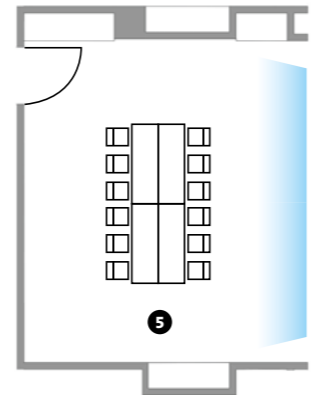

hotel.stuttgart.sales@movenpick.com
movenpick.com/stuttgart-airport

movenpick.com

Stuttgart
Germany

Daylight | Tageslicht

Conferences

For events and conferences, the design incorporates a 735-sqm ballroom for up to 695 guests, in addition to seven other meeting rooms. When combined with the conference space presently available at the Mövenpick Hotel Stuttgart Airport, just a short walk away, this will create the largest hotel meeting and event space in southern Germany, at almost 2,200 sqm.

Rooms Räume	Dimensions Größen	Length Länge	Width Breite	Height Höhe	Capacities in Persons Kapazitäten in Personen	U-Shape U-Form	Classroom Klassen- zimmer	Boardroom Konferenz- tisch	Theatre Theater	Banquet Bankett	Cocktail Cocktail	Cabaret Kabarett	Air-Conditioning Klimaanlage	Daylight Tageslicht	Floor Etage
1 Matterhorn	735	32.0	23.0	4.4	-	-	385	-	695	420	550	336	x	x	1
2 Matterhorn 1	480	20.0	23.0	4.4	-	-	275	-	400	250	350	200	x	x	1
3 Matterhorn 2	255	11.0	23.0	4.4	-	-	115	-	220	100	200	80	x	x	1
4 Säntis	71	8.0	8.0	3.3	24	27	18	35	35	30	35	24	x	x	1
5 Eiger	47	7.0	6.0	3.3	15	21	16	25	-	25	-	-	x	x	1
6 Rigi 1 + 2 + Uetli	164	-	-	3.3	-	-	-	-	-	80	80	-	x	x	1
7 Rigi 1 + 2	124	16.0	7.0	3.3	36	60	42	70	60	70	48	-	x	x	1
8 Rigi 2 + Uetli	105	12.0	8.5	3.3	-	45	-	45	40	45	32	-	x	x	1
9 Rigi 1	59	7.5	7.5	3.3	15	21	18	35	30	-	24	-	x	x	1
10 Rigi 2	65	8.5	7.0	3.3	21	24	18	35	30	-	24	-	x	x	1
11 Uetli	40	8.5	4.0	3.3	-	-	10	10	-	-	-	-	x	x	1
12 Clariden	68	8.0	8.0	3.3	21	27	18	35	30	35	24	-	x	x	1
13 Piz Palü	26	6.0	3.5	3.3	-	-	10	-	-	-	-	-	x	x	1