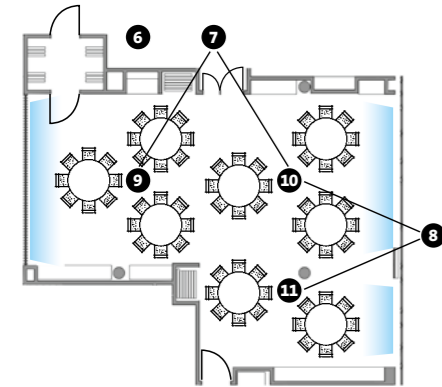

hotel.stuttgart.sales@movenpick.com
movenpick.com/stuttgart-airport

movenpick.com

Stuttgart
Germany

Daylight | Tageslicht

Conferences

For events and conferences, the design incorporates a 735-sqm ballroom for up to 695 guests, in addition to seven other meeting rooms. When combined with the conference space presently available at the Mövenpick Hotel Stuttgart Airport, just a short walk away, this will create the largest hotel meeting and event space in southern Germany, at almost 2,200 sqm.

Rooms Räume	Dimensions Größen	Length Länge	Width Breite	Height Höhe	Capacities in Persons Kapazitäten in Personen	U-Shape U-Form	Classroom Klassen- zimmer	Boardroom Konferenz- tisch	Theatre Theater	Banquet Bankett	Cocktail Cocktail	Cabaret Kabarett	Air-Conditioning Klimaanlage	Daylight Tageslicht	Floor Etage
1 Matterhorn	735	32.0	23.0	4.4	-	-	385	-	695	420	550	336	x	x	1
2 Matterhorn 1	480	20.0	23.0	4.4	-	-	275	-	400	250	350	200	x	x	1
3 Matterhorn 2	255	11.0	23.0	4.4	-	-	115	-	220	100	200	80	x	x	1
4 Säntis	71	8.0	8.0	3.3	24	27	18	35	35	30	35	24	x	x	1
5 Eiger	47	7.0	6.0	3.3	15	21	16	25	-	25	-	-	x	x	1
6 Rigi 1 + 2 + Uetli	164	-	-	3.3	-	-	-	-	-	80	80	-	x	x	1
7 Rigi 1 + 2	124	16.0	7.0	3.3	36	60	42	70	60	70	48	-	x	x	1
8 Rigi 2 + Uetli	105	12.0	8.5	3.3	-	45	-	45	40	45	32	-	x	x	1
9 Rigi 1	59	7.5	7.5	3.3	15	21	18	35	30	-	24	-	x	x	1
10 Rigi 2	65	8.5	7.0	3.3	21	24	18	35	30	-	24	-	x	x	1
11 Uetli	40	8.5	4.0	3.3	-	-	10	10	-	-	-	-	x	x	1
12 Clariden	68	8.0	8.0	3.3	21	27	18	35	30	35	24	-	x	x	1
13 Piz Palü	26	6.0	3.5	3.3	-	-	10	-	-	-	-	-	x	x	1