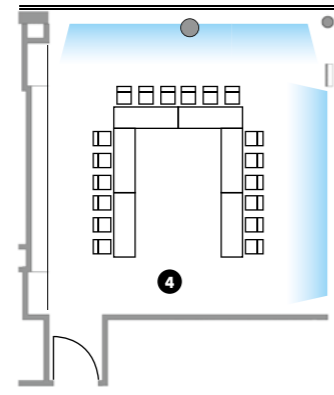

Daylight | Tageslicht

Conferences

For events and conferences, the design incorporates a 735-sqm ballroom for up to 695 guests, in addition to seven other meeting rooms. When combined with the conference space presently available at the Mövenpick Hotel Stuttgart Airport, just a short walk away, this will create the largest hotel meeting and event space in southern Germany, at almost 2,200 sqm.

Restaurant & Bar

In the restaurant, the day will start with the Mövenpick breakfast buffet. Through a glass frontage, the modern restaurant will provide an insight into the kitchen and the MORETTI pizza oven. The bar offers a great selection of wines and bistro cuisine.

Rooms

The hotel offers 262 rooms, which include five Junior Suites, two rooms suitable for wheelchairs and six barrier-free rooms. All accommodations are equipped with air-conditioning, soundproof windows, telephone, flat screen TV, safe, coffee and tea-making facility, and free Wi-Fi.