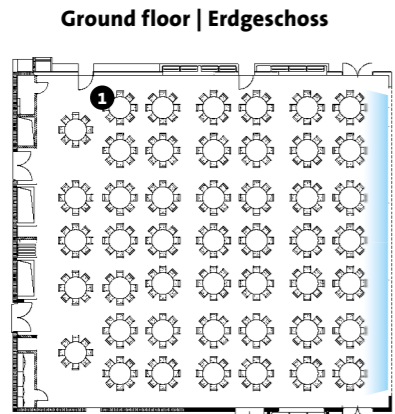

Conferences

A total of sixteen multi-functional conference, events and boardrooms, including a ballroom measuring 564 m² with a capacity of up to 500 guests, are designed with plenty of natural daylight and state-of-the-art technology and audio-visual facilities. The rooms offer a high degree of flexibility and quality for every type of event. We are happy to advise you, plan your event from A to Z and take care of your guests professionally and efficiently. In Short: you concentrate on doing business. Let us take care of the rest.

Dining

Enjoy your time in the Trollinger restaurant with Private Dining area, summer terrace - regional, international and Swiss specialities. Relax in the lounge with open fire place or in the Message Café & Bar with summer terrace.

Rooms

326 rooms, therefrom 2 suites with 73 m², 12 Junior Suites with 47 m² and 3 rooms with disabled access. All rooms with air-condition, soundproof windows, minibar, telephone, flat screen tv, wireless lan, safe, tea and coffee making facilities. Junior Suite and Suites are additionally equipped with a free-standing bathtub. Business Centre, garage.

explore

Make your Stuttgart stay an enjoyable and experience Swiss hospitality and first-class service in an extraordinary location with excellent access to Stuttgart Airport, Messe Stuttgart and the city centre.

Erleben Sie Schweizer Gastfreundschaft und Top-Service an einem außergewöhnlichen Standort mit direktem Zugang zum Flughafen und der Messe Stuttgart sowie idealer Anbindung in die Innenstadt.

Konferenzen