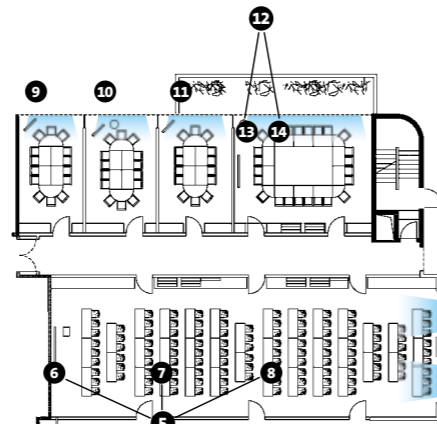

Conferences

A total of sixteen multi-functional conference, events and boardrooms, including a ballroom measuring 564 m² with a capacity of up to 500 guests, are designed with plenty of natural daylight and state-of-the-art technology and audio-visual facilities. The rooms offer a high degree of flexibility and quality for every type of event. We are happy to advise you, plan your event from A to Z and take care of your guests professionally and efficiently. In Short: you concentrate on doing business. Let us take care of the rest.

Dining

Enjoy your time in the Trollinger restaurant with Private Dining area, summer terrace - regional, international and Swiss specialities. Relax in the lounge with open fire place or in the Message Café & Bar with summer terrace.

Rooms

326 rooms, therefrom 2 suites with 73 m², 12 Junior Suites with 47 m² and 3 rooms with disabled access. All rooms with air-condition, soundproof windows, minibar, telephone, flat screen tv, wireless lan, safe, tea and coffee making facilities. Junior Suite and Suites are additionally equipped with a free-standing bathtub. Business Centre, garage.

explore

Make your Stuttgart stay an enjoyable and experience Swiss hospitality and first-class service in an extraordinary location with excellent access to Stuttgart Airport, Messe Stuttgart and the city centre.

Erleben Sie Schweizer Gastfreundschaft und Top-Service an einem außergewöhnlichen Standort mit direktem Zugang zum Flughafen und der Messe Stuttgart sowie idealer Anbindung in die Innenstadt.

Konferenzen