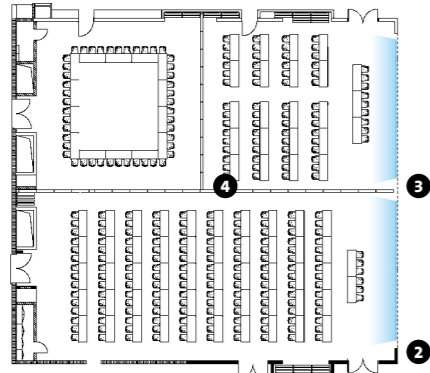

Conferences

A total of sixteen multi-functional conference, events and boardrooms, including a ballroom measuring 564 m² with a capacity of up to 500 guests, are designed with plenty of natural daylight and state-of-the-art technology and audio-visual facilities. The rooms offer a high degree of flexibility and quality for every type of event. We are happy to advise you, plan your event from A to Z and take care of your guests professionally and efficiently. In Short: you concentrate on doing business. Let us take care of the rest.

Dining

Enjoy your time in the Trollinger restaurant with Private Dining area, summer terrace - regional, international and Swiss specialities. Relax in the lounge with open fire place or in the Message Café & Bar with summer terrace.

Rooms

326 rooms, therefrom 2 suites with 73 m², 12 Junior Suites with 47 m² and 3 rooms with disabled access. All rooms with air-condition, soundproof windows, minibar, telephone, flat screen tv, wireless lan, safe, tea and coffee making facilities. Junior Suite and Suites are additionally equipped with a free-standing bathtub. Business Centre, garage.

explore

Make your Stuttgart stay an enjoyable and experience Swiss hospitality and first-class service in an extraordinary location with excellent access to Stuttgart Airport, Messe Stuttgart and the city centre.

Erleben Sie Schweizer Gastfreundschaft und Top-Service an einem außergewöhnlichen Standort mit direktem Zugang zum Flughafen und der Messe Stuttgart sowie idealer Anbindung in die Innenstadt.

Konferenzen