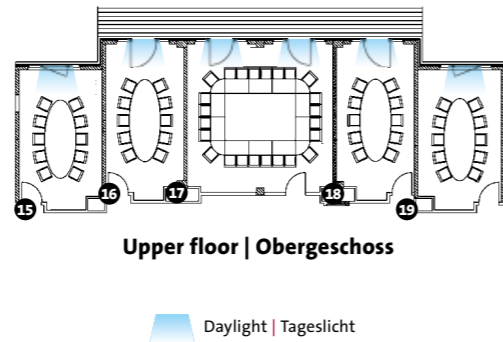

Conferences

A total of sixteen multi-functional conference, events and boardrooms, including a ballroom measuring 564 m² with a capacity of up to 500 guests, are designed with plenty of natural daylight and state-of-the-art technology and audio-visual facilities. The rooms offer a high degree of flexibility and quality for every type of event. We are happy to advise you, plan your event from A to Z and take care of your guests professionally and efficiently. In Short: you concentrate on doing business. Let us take care of the rest.

Dining

Enjoy your time in the Trollinger restaurant with Private Dining area, summer terrace - regional, international and Swiss specialities. Relax in the lounge with open fire place or in the Message Café & Bar with summer terrace.

Rooms

326 rooms, therefrom 2 suites with 73 m², 12 Junior Suites with 47 m² and 3 rooms with disabled access. All rooms with air-condition, soundproof windows, minibar, telephone, flat screen tv, wireless lan, safe, tea and coffee making facilities. Junior Suite and Suites are additionally equipped with a free-standing bathtub. Business Centre, garage.

explore

Make your Stuttgart stay an enjoyable and experience Swiss hospitality and first-class service in an extraordinary location with excellent access to Stuttgart Airport, Messe Stuttgart and the city centre.

Erleben Sie Schweizer Gastfreundschaft und Top-Service an einem außergewöhnlichen Standort mit direktem Zugang zum Flughafen und der Messe Stuttgart sowie idealer Anbindung in die Innenstadt.

Konferenzen